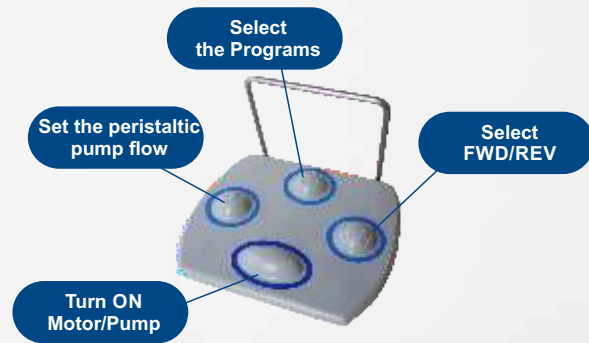

40000 RPM

Torque: 80 Ncm

135°C

**LED  
Lite**

Wide light area  
Light without shadows  
Power: 31000Lux

## «DeLuxe» Multifunction Foot Control

Covered entirely with syntetic rubber: resistant to any leaking fluid. The reostatic effect is ensured by means of a specialized «pressure sensor». There are NO mechanical or moving parts.

## Advanced Irrigation Pump

Easy set up of irrigation tubes -  
Very ergonomic opening and closing system - Better control of irrigation flow with very constant flow rate - Stable and quiet operations - **3 Flow Rates available: MIN - MED - MAX**