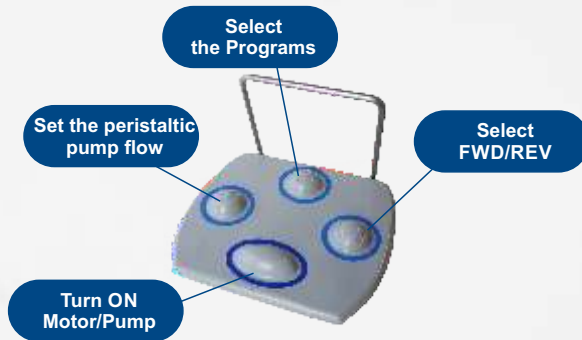

Electronic High Precision Calibration
Ensures safe treatment
trought accurate torque correction

**LED
Lite**

Wide light area
Light without shadows
Power: 31000Lux

«DeLuxe» Multifunction Foot Control

Covered entirely with syntetic rubber: resistant to any leaking fluid. The reostatic effect is ensured by means of a specialized «pressure sensor». There are NO mechanical or moving parts.

4.3" TOUCH SCREEN

Advanced Irrigation Pump

Easy set up of irrigation tubes - Very ergonomic opening and closing system - Better control of irrigation flow with very constant flow rate - Stable and quiet operations - 3 Flow Rates available: MIN - MED - MAX