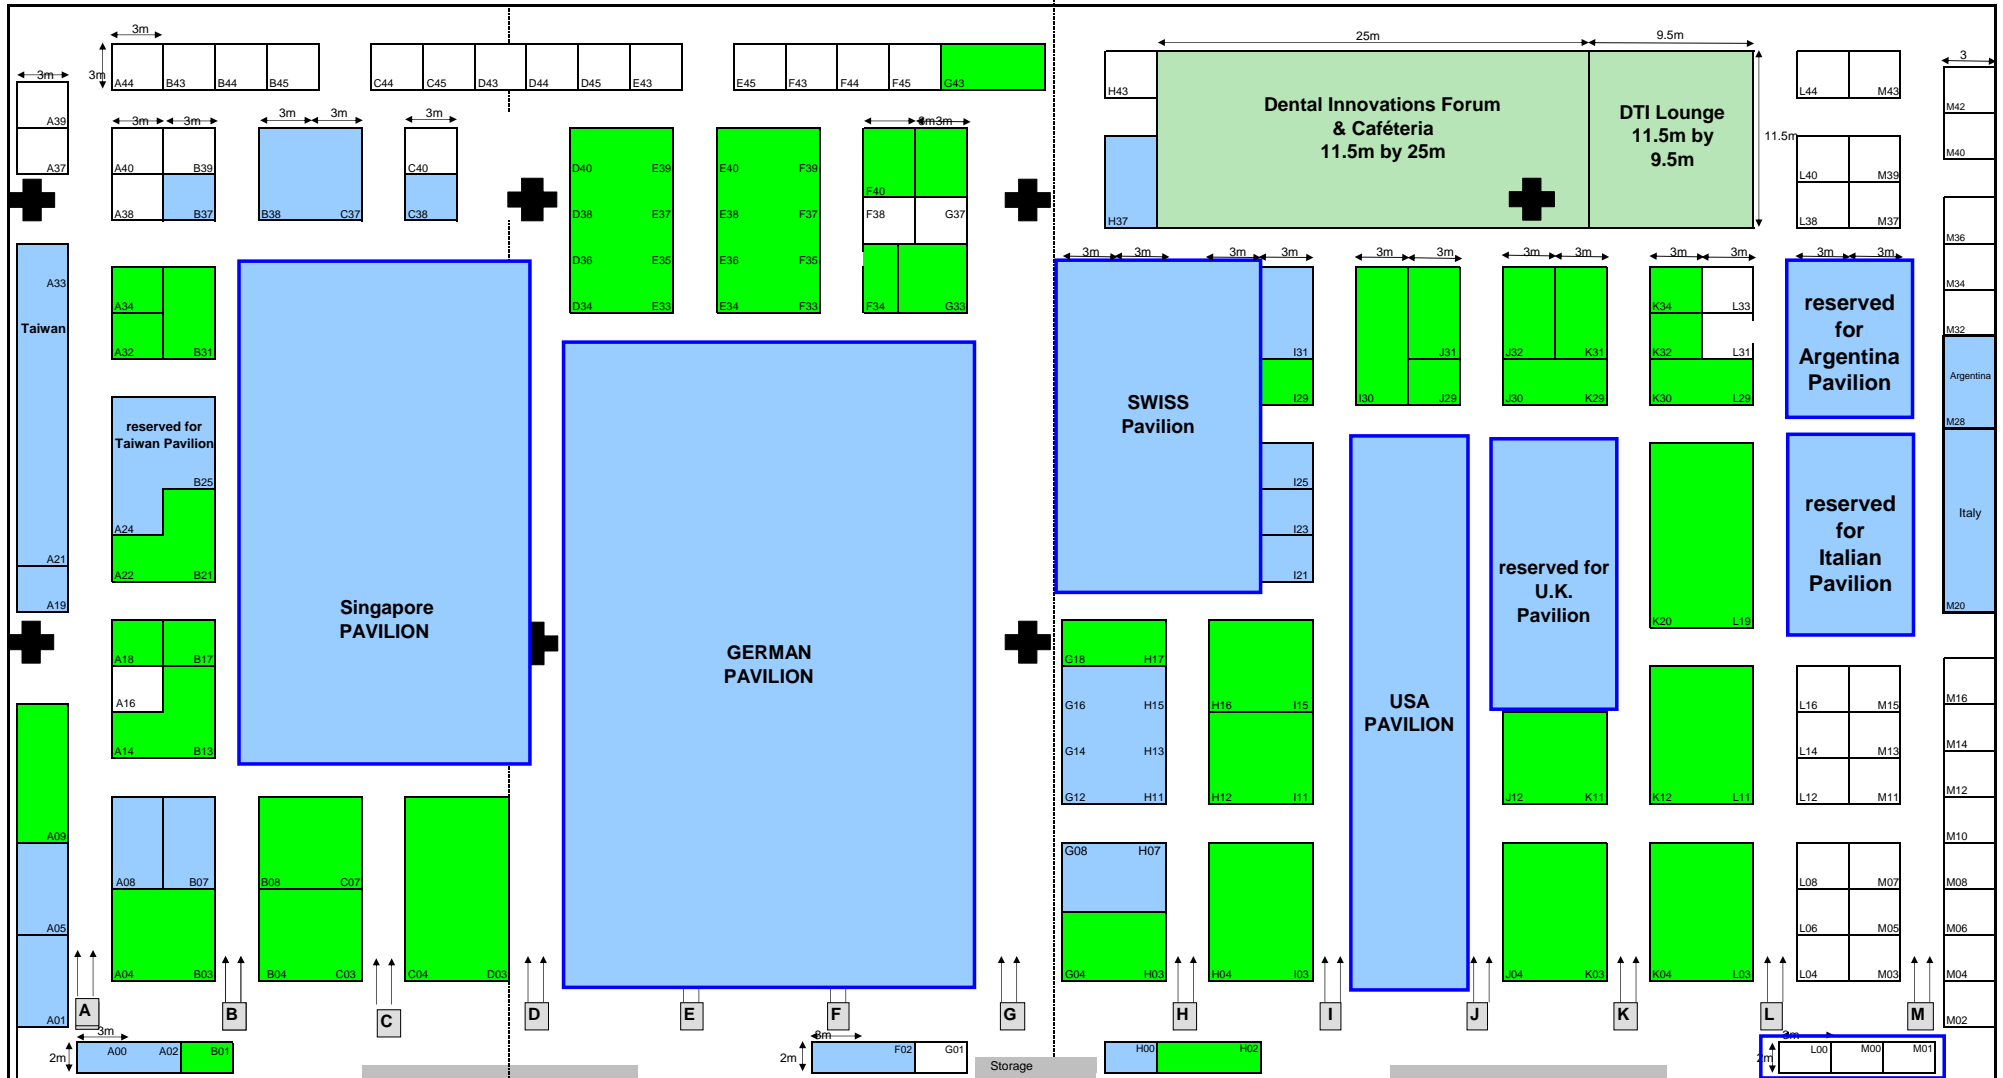

- = reserved
- = confirmed
- = available space
- = your individual offer

1booth = 3m x 3m = 9sqm - connected booths (18/27/36/... sqm) will be allocated preferential - individual dimensions (e.g. 4,5m x 6m = 27sqm) on request

This current, preliminary version of the floorplan can be changed by Koelnmesse at any time.

Status: as of April 2007